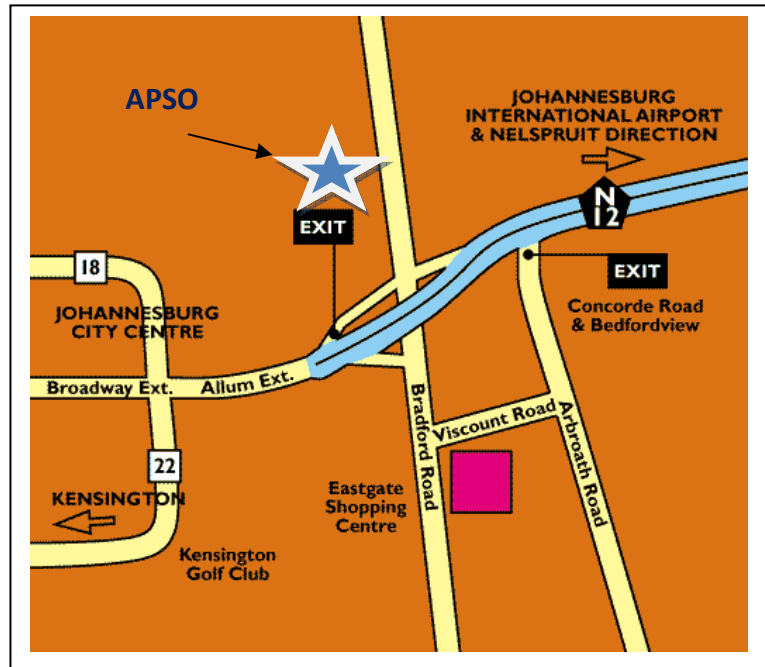

### Travelling from N3 /N12 /R21

At Gilooly's Interchange, follow signs "R24 JOHANNESBURG"

Take first off-ramp "CONCORDE ROAD"

Turn left at your first opportunity into "ARBROATH ROAD" – the Mercedes dealership will be on the corner

Turn right at the first road, into "VISCOUNT ROAD"

At the traffic lights, turn right into "BRADFORD ROAD"

Stay in the right hand lane, following signs to "MORNINGHILL" you will now travel underneath the highway, this becomes "RIVER ROAD"

As you come up from under the highway, continue straight for about 150m, VOLTEX House will be on your left hand side.

Take the left fork and continue to the stop street

Turn left into "RIVER ROAD"

VOLTEX House will be on your left hand side.